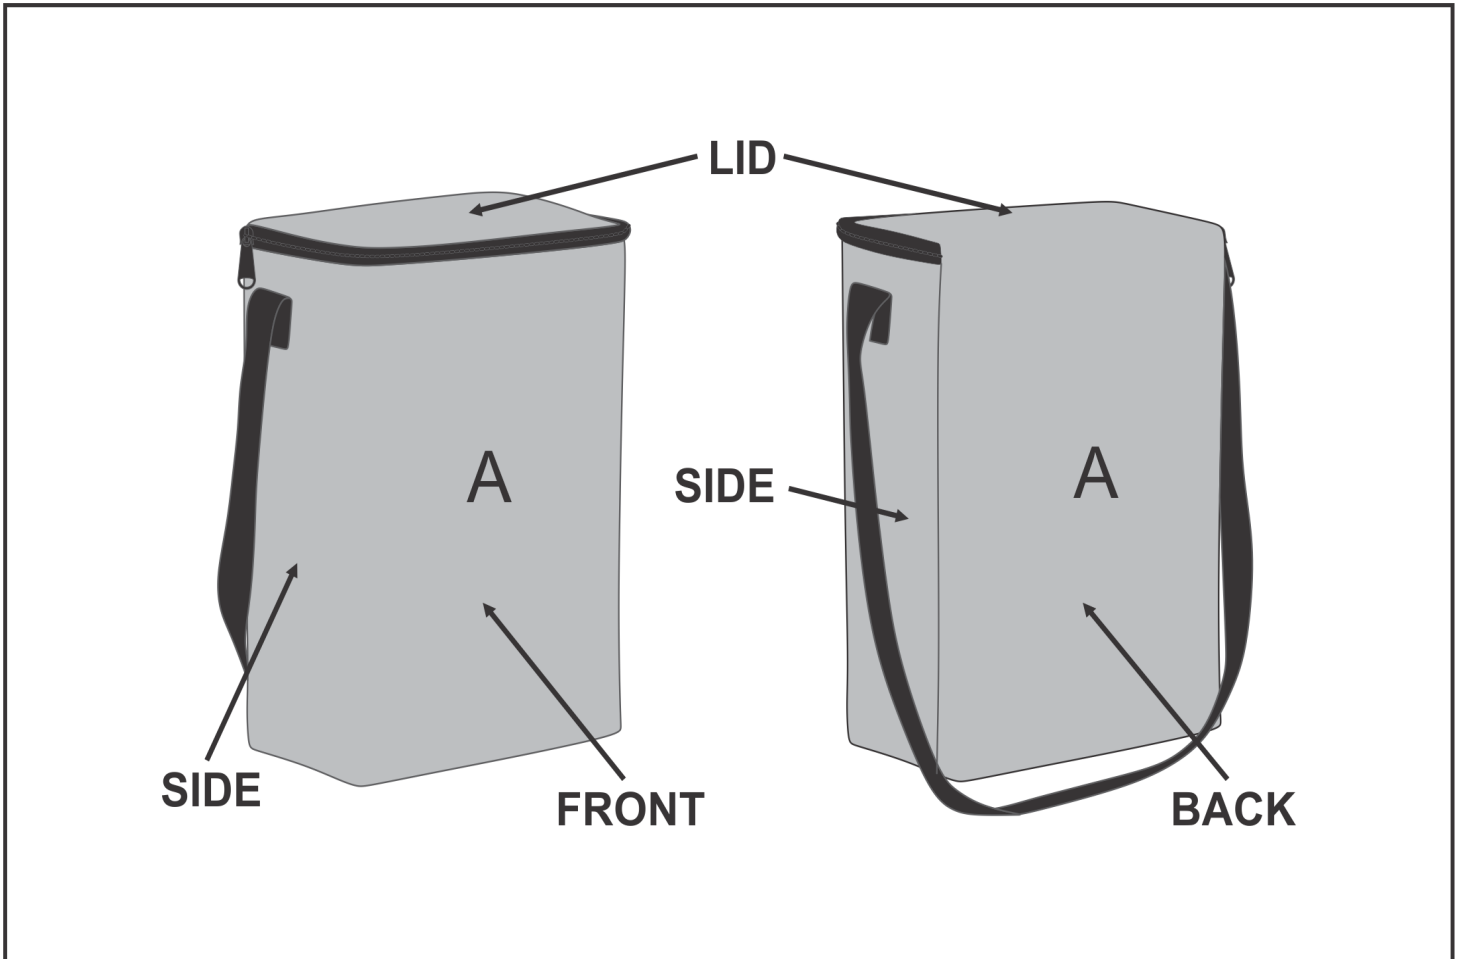

CC-HP-9-G

Hoppla Chiller 16 Cooler Bag

Need to know:

- Includes 1-Position Sublimation (setup fees apply)
- Please Note: We cannot guarantee 100% logo Alignment on all Brandable Panels.

Branding Options:

Position	Branding Method (Branding Code)	No. of Colours	Dimension
A	Custom Sublimation A (CPSUB-A)	Full Colour	740mm wide x 580mm high